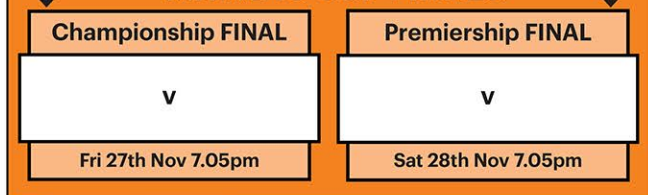

MITRE 10 CUP FINALS